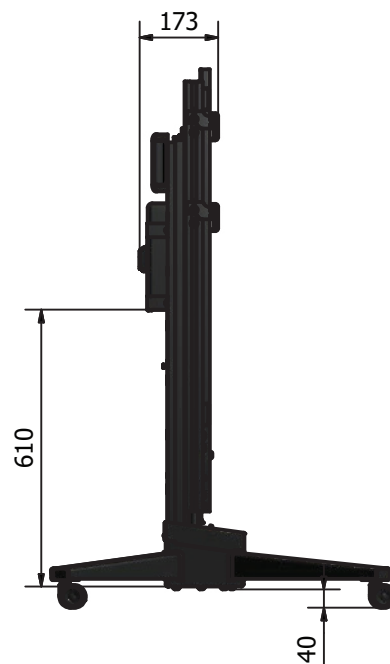

compatible accessories on page 34

Specification	
Product ID	Mobilift 650 ECO
Tv lifting capacity	80kg
Lifting height	650mm
Lifting speed	20mm/s
Power consumption	80W
Power suply	115V/230V
Control	RF remote
Warranty	5 years
Available plugs	B, F, G, I, J, M

- Characteristics
- Mobile screen stand with smooth height adjustment
  - Universal TV Bracket, suitable for all screens with VESA standards from 400 to 800 and everything in between
  - Great mobility thanks to designer caster wheels with brakes
  - Supplied with pre-programmed SABAJ RF-Remote
  - Strong, stable design can hold screens weighting up to 80 kilograms
  - 500 mm height adjustment
  - 24V Electric motor with Overheat protection
  - Available with all commonly used plugs in 230 and 120 Volt
  - Active RJ-45 Socket allows using all the available accessories to operate the lift

Front view

Top view

Side view