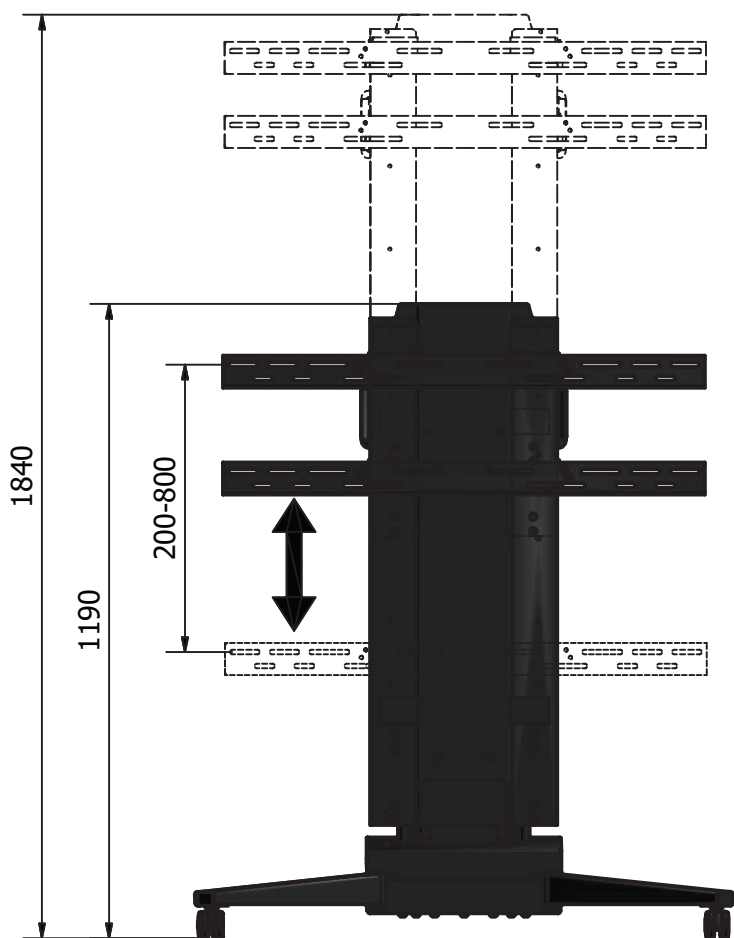

  
 RF control

  
 VESA 200-600

  
 Easy stroke adjustment

  
 Motor protection

  
 5 years warranty

  
 Cable management

  
 Full mobility

  
 RJ45 socket

compatible accessories on page 34

Specification	
Product ID	Mobilift 650 ECO
Tv lifting capacity	80kg
Lifting height	650mm
Lifting speed	20mm/s
Power consumption	80W
Power suply	115V/230V
Control	RF remote
Warranty	5 years
Available plugs	B, F, G, I, J, M

- Characteristics
- Mobile screen stand with smooth height adjustment
  - Universal TV Bracket, suitable for all screens with VESA standards from 400 to 800 and everything in between
  - Great mobility thanks to designer caster wheels with brakes
  - Supplied with pre-programmed SABAJ RF-Remote
  - Strong, stable design can hold screens weighting up to 80 kilograms
  - 500 mm height adjustment
  - 24V Electric motor with Overheat protection
  - Available with all commonly used plugs in 230 and 120 Volt
  - Active RJ-45 Socket allows using all the available accessories to operate the lift

Front view

Top view

Side view