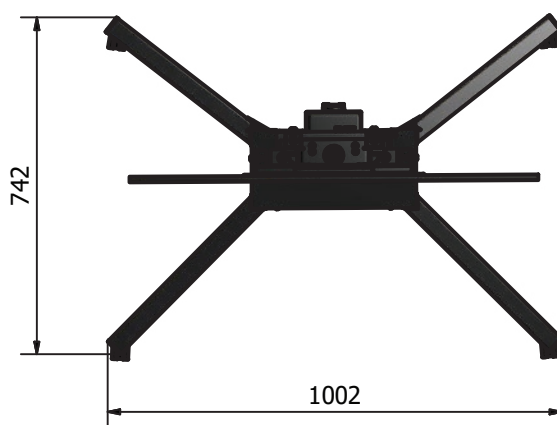

  
 RF control

  
 VESA 200-600

  
 Easy stroke adjustment

  
 Motor protection

  
 5 years warranty

  
 Cable management

  
 Full mobility

  
 RJ45 socket

compatible accessories on page 34

Specification	
Product ID	Mobilift 650 ECO
Tv lifting capacity	80kg
Lifting height	650mm
Lifting speed	20mm/s
Power consumption	80W
Power suply	115V/230V
Control	RF remote
Warranty	5 years
Available plugs	B, F, G, I, J, M

- Characteristics
- Mobile screen stand with smooth height adjustment
  - Universal TV Bracket, suitable for all screens with VESA standards from 400 to 800 and everything in between
  - Great mobility thanks to designer caster wheels with brakes
  - Supplied with pre-programmed SABAJ RF-Remote
  - Strong, stable design can hold screens weighting up to 80 kilograms
  - 500 mm height adjustment
  - 24V Electric motor with Overheat protection
  - Available with all commonly used plugs in 230 and 120 Volt
  - Active RJ-45 Socket allows using all the available accessories to operate the lift

Front view

Top view

Side view